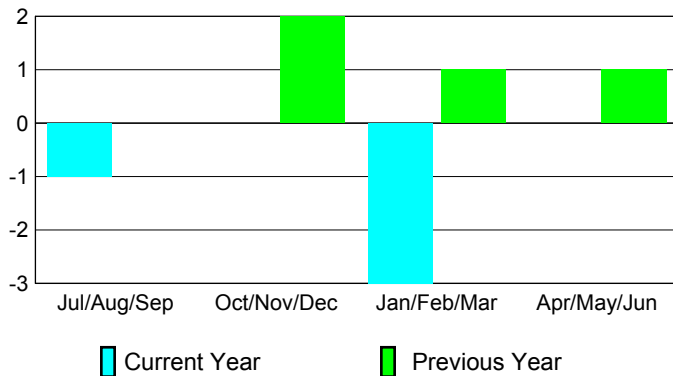

2009-2010 GMT Quarterly Report for District (or Undistricted) **District 2 S3**

GMT: **Shah JOHN 'JACK' R FERGUS**

Location: **TEXAS**

GMT CA: **1**

CLUBS

Club Results
2009-2010

Clubs
2008-2009

Month	New Club Goal	Actual New Clubs	Actual Dropped Clubs	Gain/Loss of Clubs	Gain/Loss of Clubs
Jul/Aug/Sep	0	0	-1	-1	0
Oct/Nov/Dec	2	0	0	0	2
Jan/Feb/Mar	2	0	-3	-3	1
Apr/May/June	0	0	0	0	1
Totals	4	0	-4	-4	4

Club Results 2009-2010

Goal, New, Dropped, Gain/Loss

Comparison of Club Gain/Loss

Current Year Compared to the Previous Year

YTD Status Quo Clubs 2009-2010

Status Quo Clubs Compared to Status Quo Members

MEMBERSHIP