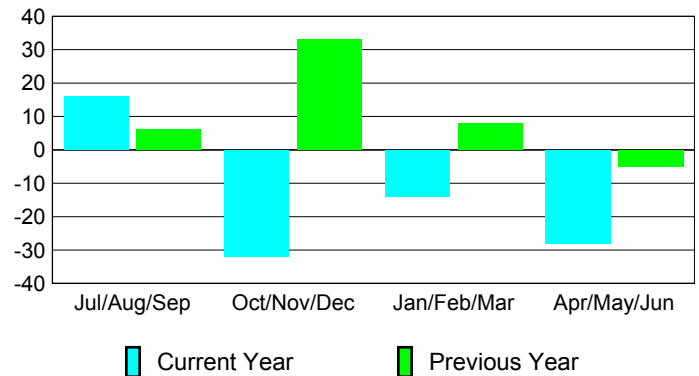

Comparison of Membership Gain/Loss

Current Year Compared to the Previous Year