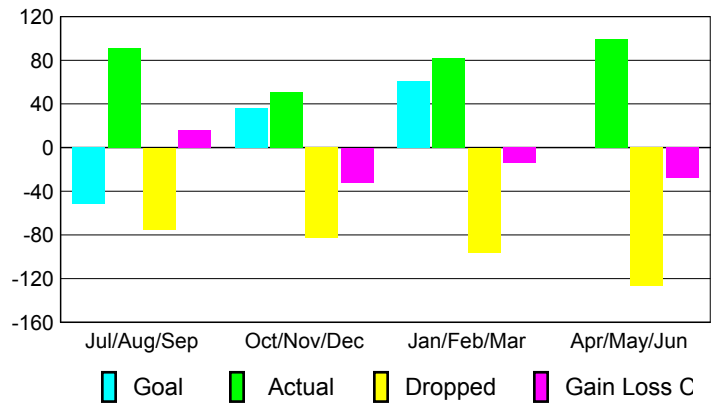

Membership Results 2009-2010

Goal, New, Dropped, Gain/Loss