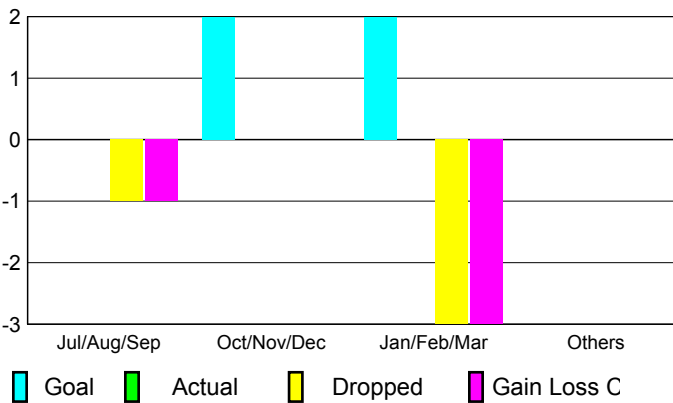

2009-2010 GMT Quarterly Report for District (or Undistricted) **District 2 S3**

GMT: **Shah JOHN 'JACK' R FERGUS**

Location: **TEXAS**

GMT CA: **1**

CLUBS

Club Results
2009-2010

Clubs
2008-2009

Month	New Club Goal	Actual New Clubs	Actual Dropped Clubs	Gain/Loss of Clubs	Gain/Loss of Clubs
Jul/Aug/Sep	0	0	-1	-1	0
Oct/Nov/Dec	2	0	0	0	2
Jan/Feb/Mar	2	0	-3	-3	1
Apr/May/June	0	0	0	0	1
Totals	4	0	-4	-4	4

Club Results 2009-2010

Goal, New, Dropped, Gain/Loss

Comparison of Club Gain/Loss

Current Year Compared to the Previous Year

YTD Status Quo Clubs 2009-2010

Status Quo Clubs Compared to Status Quo Members

MEMBERSHIP